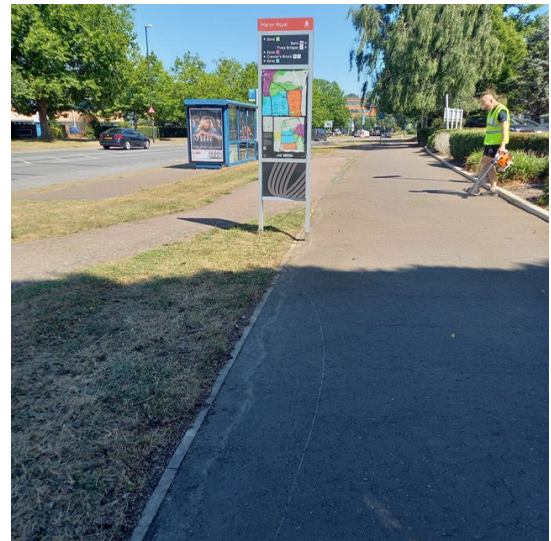

Sign cleaning has taken place with the Manor Royal gateway signs and digital signs being cleaned, the remainder of the road signs will be cleaning over the winter period.

We have started to edge various grass verges, with our main focus starting on Manor Royal Road, this will continue throughout the coming months.

With the wild flowers now finished in The Terrace, they have been cut and collected so that this area can be prepared for more seeds to be sown.

Additional support from our in house tractor team meant we were able to cut back these overgrown areas.

This will allow us to keep these areas maintained to a manageable standard.

Location –
Hydehurst Lane

Location –
Woolborough Lane
Subway